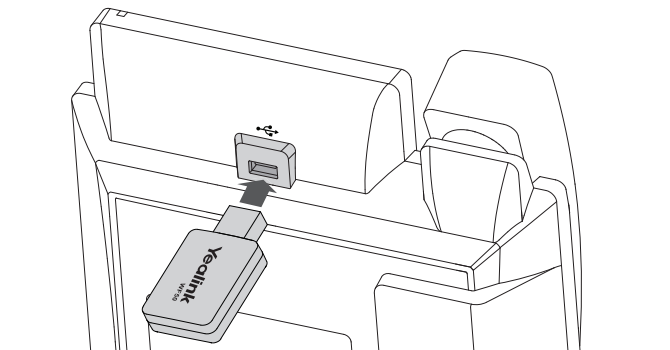

Specifications

- > Network Standard: IEEE 802.11 a/n/ac, IEEE 802.11 b/g/n
- > Transmission Rate:
  - 5GHz:
    - 11ac: Up to 433Mbps(dynamic)
    - 11n: Up to 150Mbps(dynamic)
    - 11a: Up to 54Mbps(dynamic)
  - 2.4GHz:
    - 11n: Up to 150Mbps(dynamic)
    - 11g: Up to 54Mbps(dynamic)
    - 11b: Up to 11Mbps(dynamic)
- > Frequency Range: 2.4GHz/5GHz
- > OS Support: Linux, Android
- > Antenna Type: Integrated
- > Security: WEP,WPA/WPA2,WPA-PSK/WPA2-PSK,WPA2-Enterprise
- > Interface: USB 2.0
- > Operating Voltage: 5.0 V DC $\pm$ 5%
- > Operating Voltage: 5.0 V DC $\pm$ 5%
- > Dimensions (L*W*H): 52mm*27mm*8mm